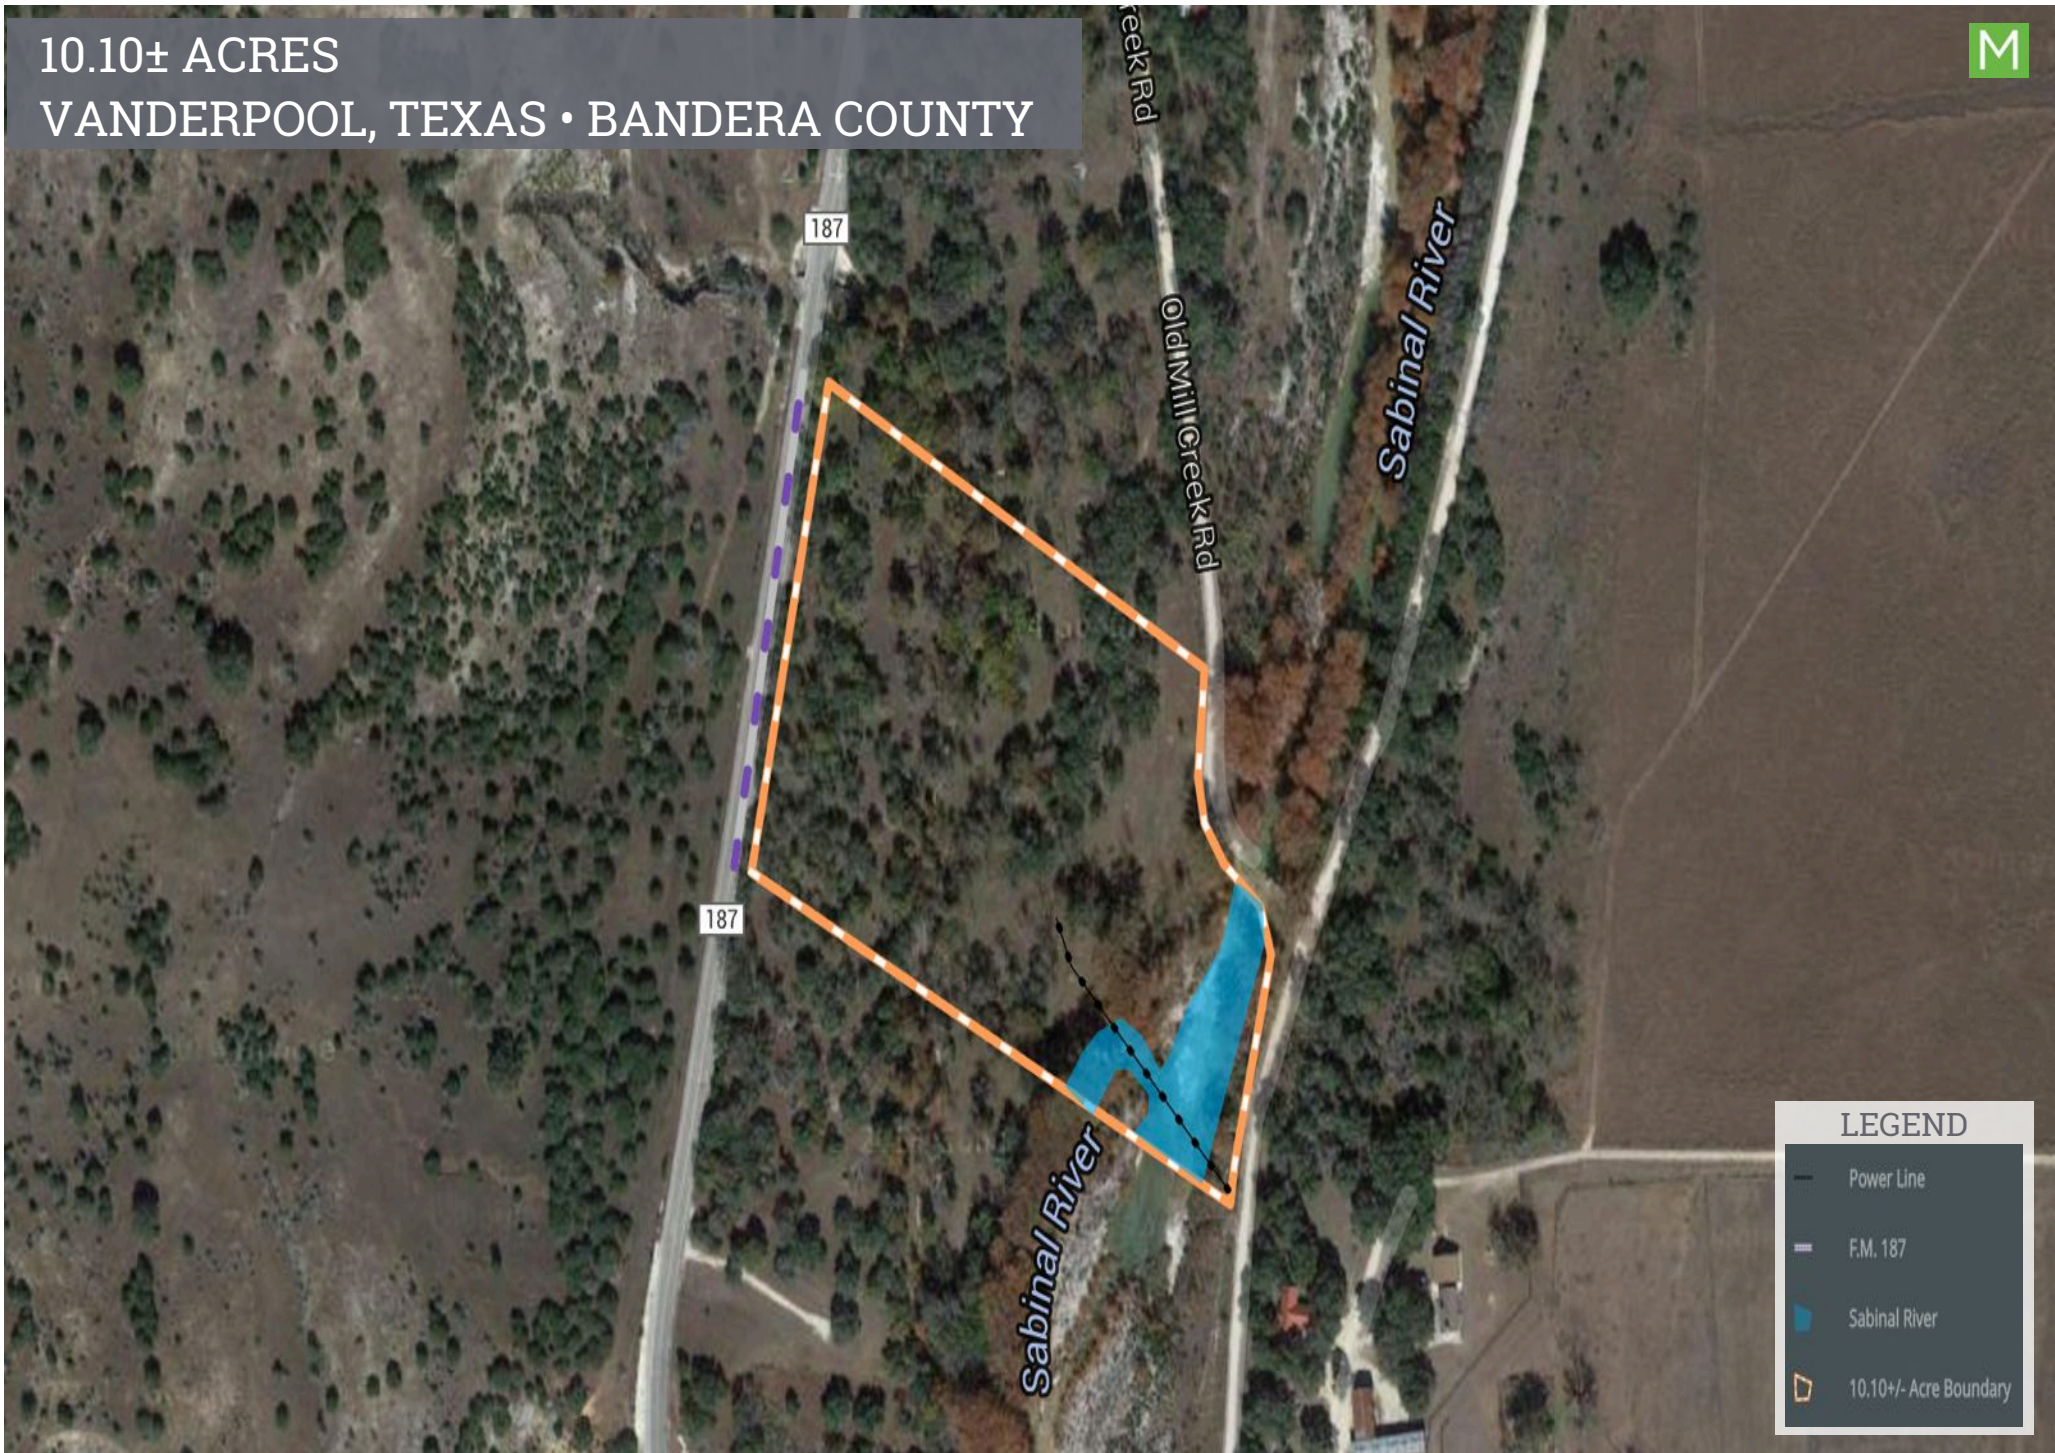

10.10± ACRES
VANDERPOOL, TEXAS • BANDERA COUNTY

LEGEND

- Power Line
- F.M. 187
- Sabinal River
- 10.10±- Acre Boundary

Lines and Acreage on aerial are approximate and may not represent exact boundary lines. Property is subject to survey.