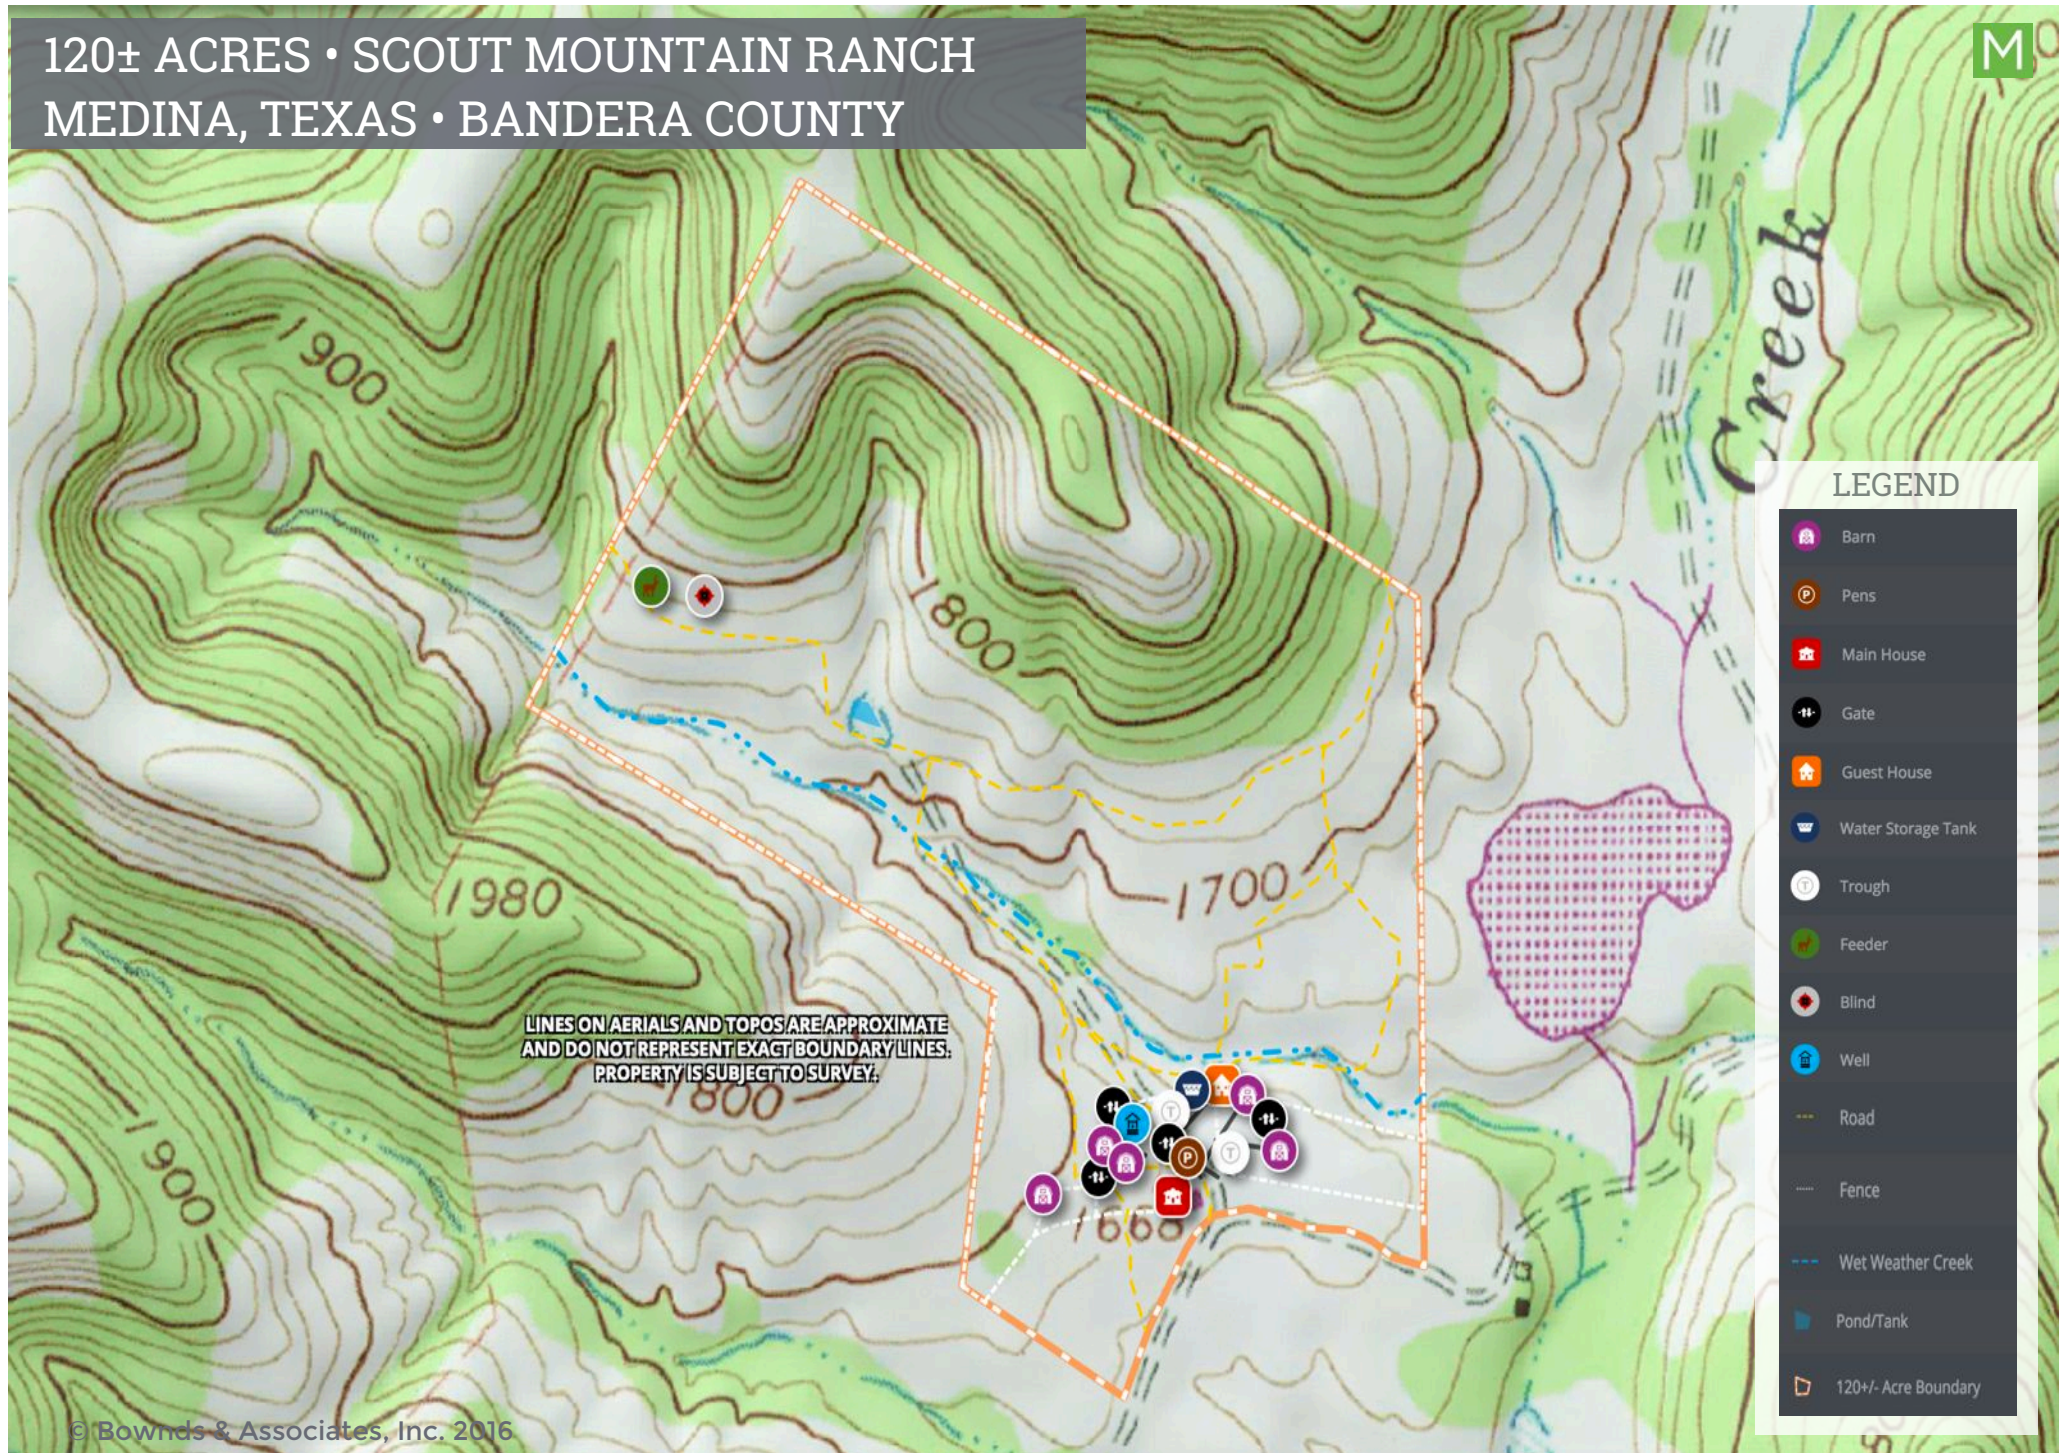

120± ACRES • SCOUT MOUNTAIN RANCH
MEDINA, TEXAS • BANDERA COUNTY

LEGEND

- Barn
- Pens
- Main House
- Gate
- Guest House
- Water Storage Tank
- Trough
- Feeder
- Blind
- Well
- Road
- Fence
- Wet Weather Creek
- Pond/Tank
- 120+/- Acre Boundary

© Bownds & Associates, Inc. 2016

Lines and Acreage on aerial are approximate and may not represent exact boundary lines. Property is subject to survey.

BOWNDSREALTORS.COM

'Let us show you... Texas'